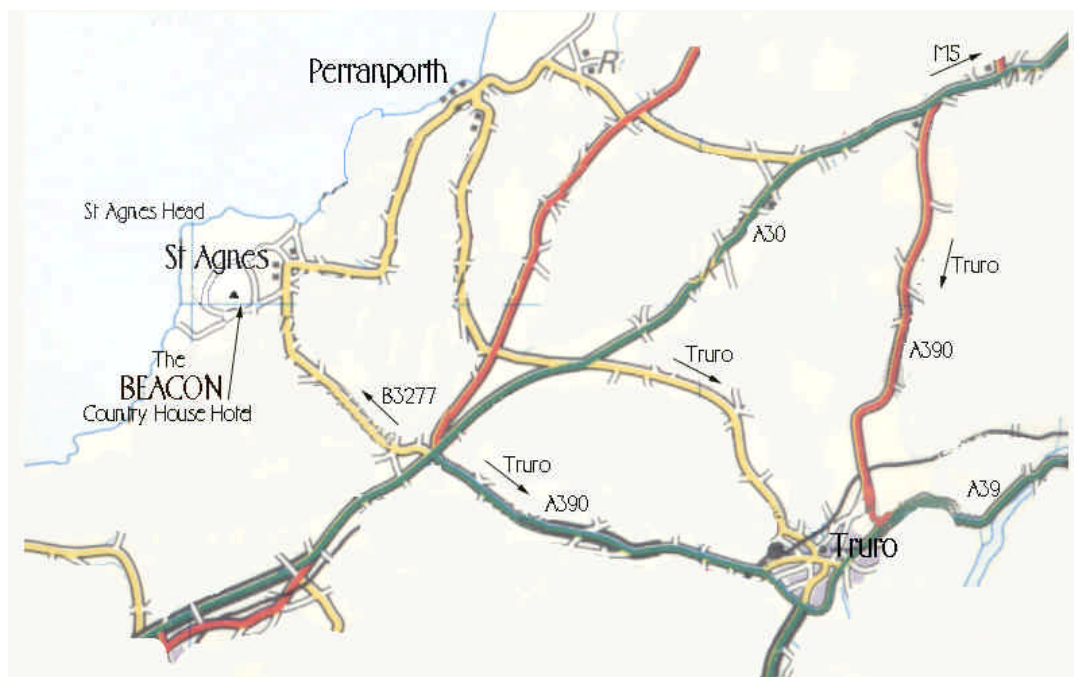

BEACON

COUNTRY HOUSE HOTEL

How To Find Us

Turn right off the main A30 at the Chiverton roundabout onto the B3277, signposted to St Agnes.

As you approach St Agnes village you will pass 40mph and then 30mph signs, and then come to a mini roundabout.

Turn left here into Goonvrea Road; the Beacon Country House Hotel lies back from the road three-quarters of a mile along on the right hand side.

Map

Contact

The Beacon Country House Hotel

Goonvrea Road
St Agnes
Cornwall
TR5 0NW